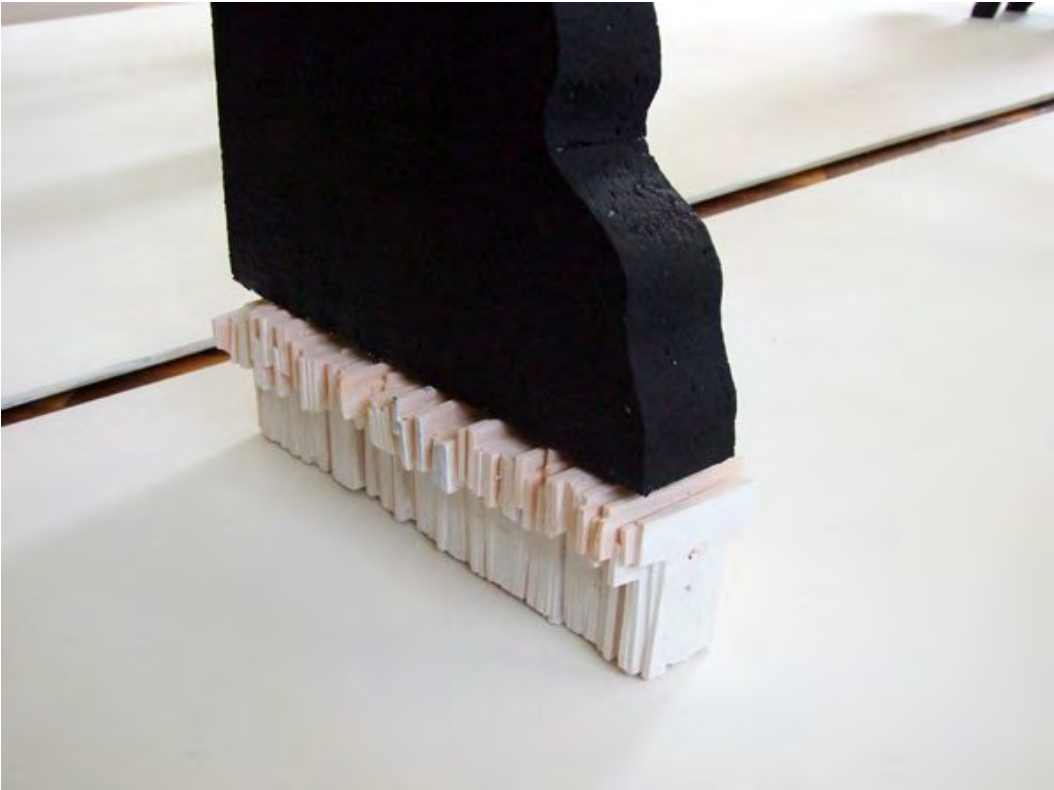

CRISTIAN RĂDUȚĂ – TERRA FERMA @ 418 GALLERY

by Cosmin Nasui

Iunie 2011

TERRAFERMA

TERRAFERMA | CRISTIAN RĂDUȚĂ | 25 MAY 2011, 18:00

418gallery

SPATIAL CONCEPT: ARCH. ALEXANDRA AFRASINEI | TEXT: ART CRITIC ADRIANA OPREA